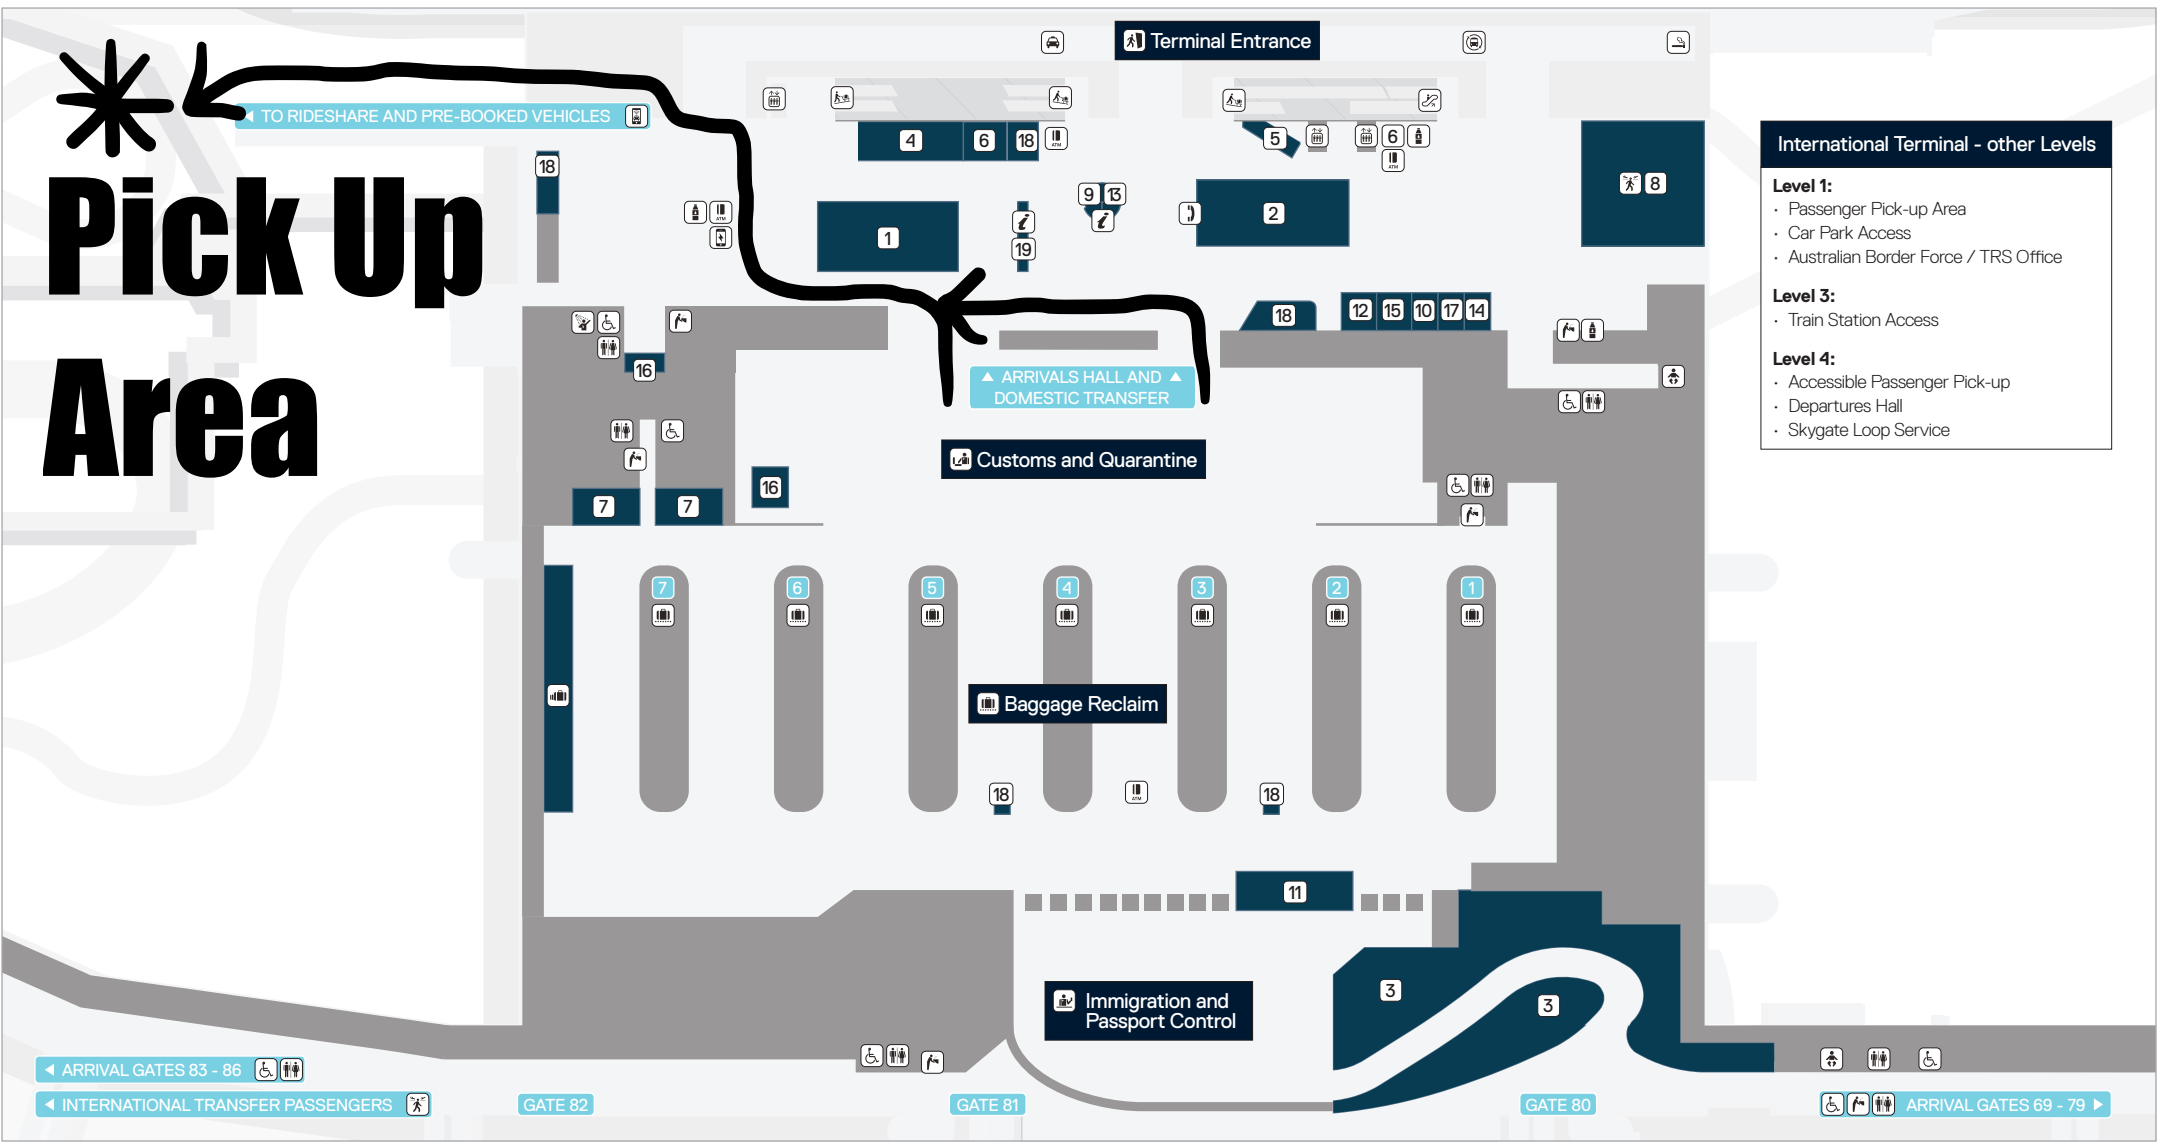

# \* Pick Up Area

← TO RIDESHARE AND PRE-BOOKED VEHICLES

▲ ARRIVALS HALL AND ▲ DOMESTIC TRANSFER

**International Terminal - other Levels**

**Level 1:**

- Passenger Pick-up Area
- Car Park Access
- Australian Border Force / TRS Office

**Level 3:**

- Train Station Access

**Level 4:**

- Accessible Passenger Pick-up
- Departures Hall
- Skygate Loop Service

## International Terminal Level 2 Retail and Services Map

DECEMBER 2018

#### Amenities

- Accessible Toilet
- Airline Transfers
- ATM
- Baggage Reclaim
- Charging Station
- Escalator
- Lift
- Information Desk
- Oversize Baggage
- Parents Room
- Public Toilet
- Rideshare/Pre-Booked Vehicles
- Smokers Area
- Taxi Rank
- Telephone
- Terminal Transfer Bus
- Travelator
- Vending Machines
- Water Station